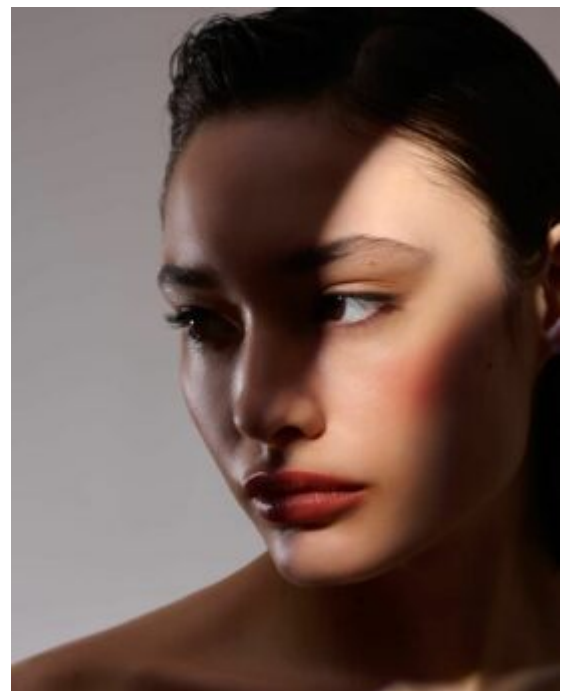

TRUE MODELS

Sofia Toledo

172 | 82 / 62 / 86 / 39 | Dark Brown / Brown