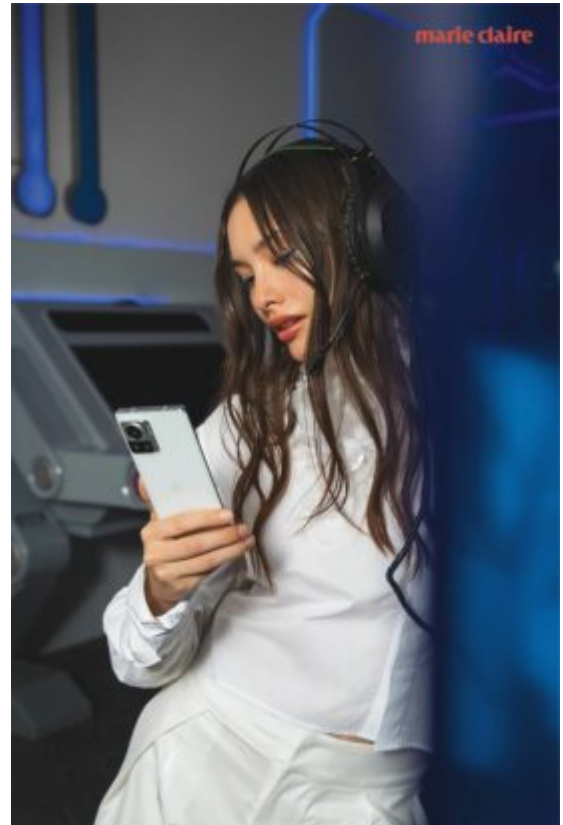

TRUE MODELS

Sofia Toledo

172 | 82 / 62 / 86 / 39 | Dark Brown / Brown

TRUE MODELS

Sofia Toledo

172 | 82 / 62 / 86 / 39 | Dark Brown / Brown

TRUE MODELS

BASEMENT