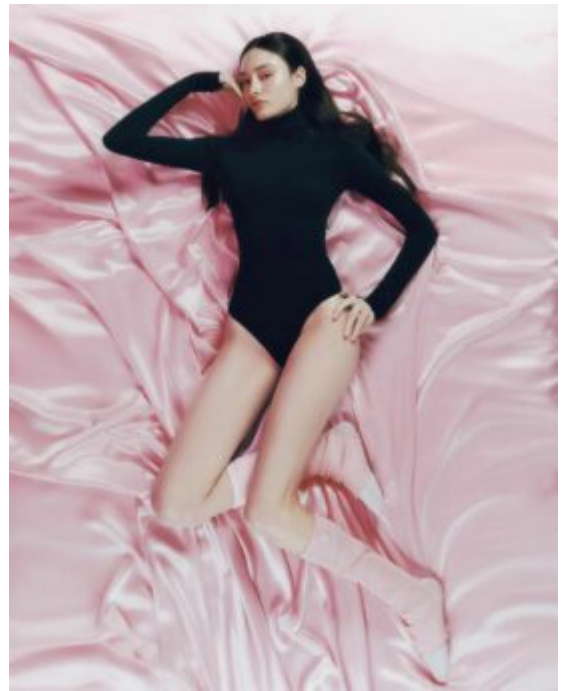

TRUE MODELS

Sofia Toledo

172 | 82 / 62 / 86 / 39 | Dark Brown / Brown

TRUE MODELS

Sofia Toledo

172 | 82 / 62 / 86 / 39 | Dark Brown / Brown

TRUE MODELS

BASEMENT

Sofia Toledo

172 | 82 / 62 / 86 / 39 | Dark Brown / Brown

TRUE MODELS

Sofia Toledo

172 | 82 / 62 / 86 / 39 | Dark Brown / Brown

TRUE MODELS

Sofia Toledo

172 | 82 / 62 / 86 / 39 | Dark Brown / Brown

TRUE MODELS

Sofia Toledo

172 | 82 / 62 / 86 / 39 | Dark Brown / Brown

TRUE MODELS

Sofia Toledo

172 | 82 / 62 / 86 / 39 | Dark Brown / Brown

TRUE MODELS

Sofia Toledo

172 | 82 / 62 / 86 / 39 | Dark Brown / Brown

TRUE MODELS

Sofia Toledo

172 | 82 / 62 / 86 / 39 | Dark Brown / Brown

TRUE MODELS

Sofia Toledo

172 | 82 / 62 / 86 / 39 | Dark Brown / Brown

TRUE MODELS