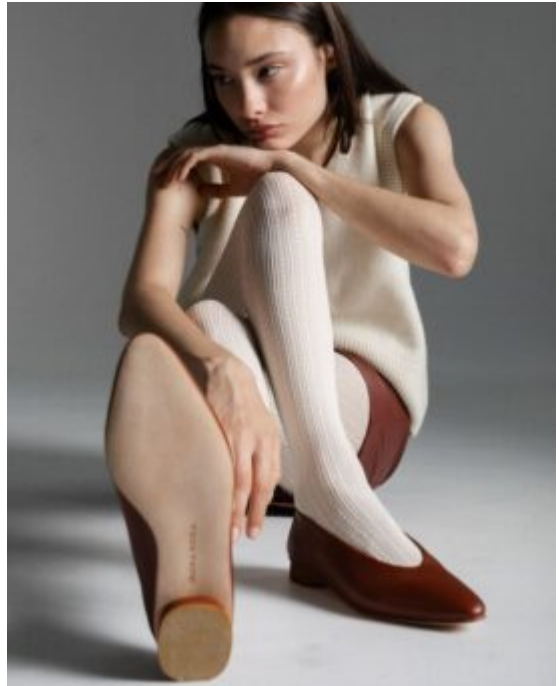

TRUE MODELS

Sofia Toledo

172 | 82 / 62 / 86 / 39 | Dark Brown / Brown

TRUE MODELS

Sofia Toledo

172 | 82 / 62 / 86 / 39 | Dark Brown / Brown

TRUE MODELS

BASEMENT

Sofia Toledo

172 | 82 / 62 / 86 / 39 | Dark Brown / Brown

TRUE MODELS

Sofia Toledo

172 | 82 / 62 / 86 / 39 | Dark Brown / Brown

TRUE MODELS

Sofia Toledo

172 | 82 / 62 / 86 / 39 | Dark Brown / Brown

TRUE MODELS

Sofia Toledo

172 | 82 / 62 / 86 / 39 | Dark Brown / Brown

TRUE MODELS

Sofia Toledo

172 | 82 / 62 / 86 / 39 | Dark Brown / Brown

TRUE MODELS

Sofia Toledo