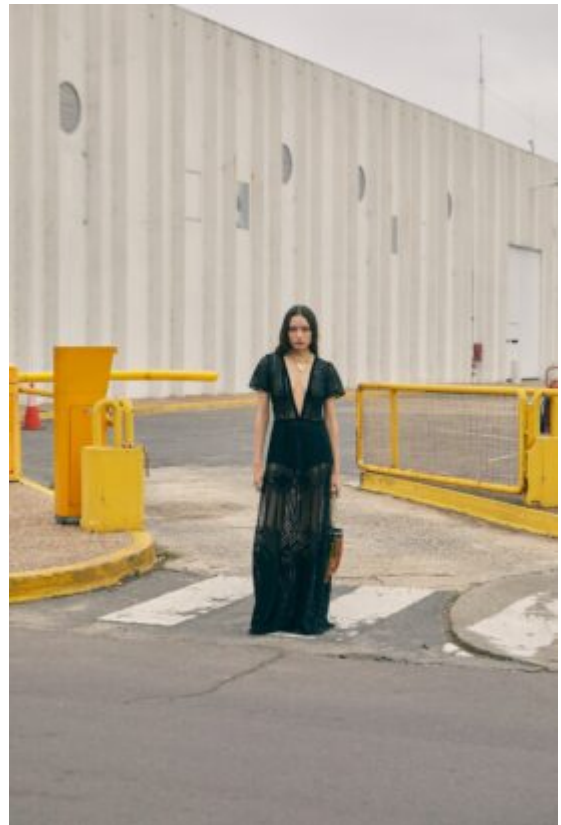

TRUE MODELS

Sofia Toledo

172 | 82 / 62 / 86 / 39 | Dark Brown / Brown

TRUE MODELS

Sofia Toledo

172 | 82 / 62 / 86 / 39 | Dark Brown / Brown

TRUE MODELS

BASEMENT

Sofia Toledo

172 | 82 / 62 / 86 / 39 | Dark Brown / Brown

TRUE MODELS

Sofia Toledo

172 | 82 / 62 / 86 / 39 | Dark Brown / Brown

TRUE MODELS

Sofia Toledo

172 | 82 / 62 / 86 / 39 | Dark Brown / Brown

TRUE MODELS

Sofia Toledo

172 | 82 / 62 / 86 / 39 | Dark Brown / Brown

TRUE MODELS

Sofia Toledo

172 | 82 / 62 / 86 / 39 | Dark Brown / Brown

TRUE MODELS

Sofia Toledo